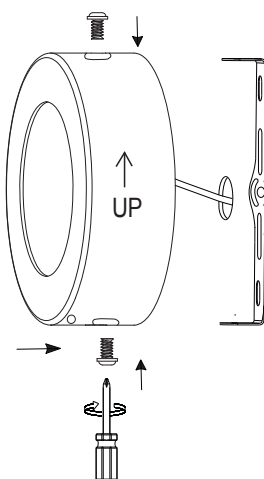

EGLO LED panel light

Art.-Nr.: 96253/96246

96168/96058

A

B

C

C4

D

D1

D2

E

F