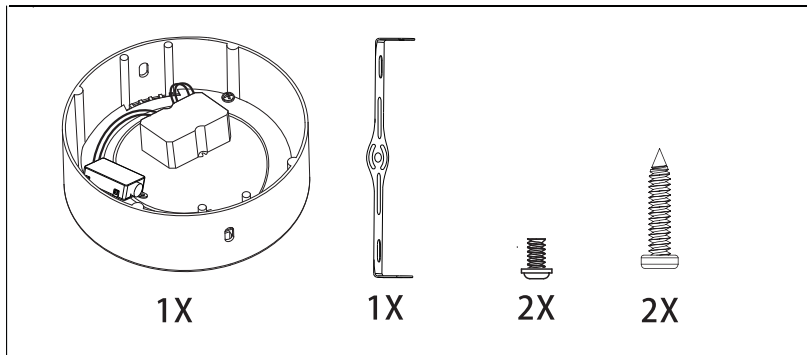

EGLO LED panel light

Art.-Nr.: 96253/96246

96168/96058

A

B

C

C4

D