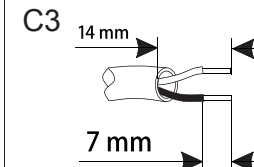

EGLO LED panel light

Art.-Nr.: 96253/96246

96168/96058

A

B

C

C4

D