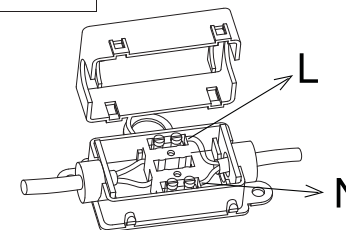

EGLO LED panel light

Art.-Nr.: 96253/96246

96168/96058

A

B

C

C4

D